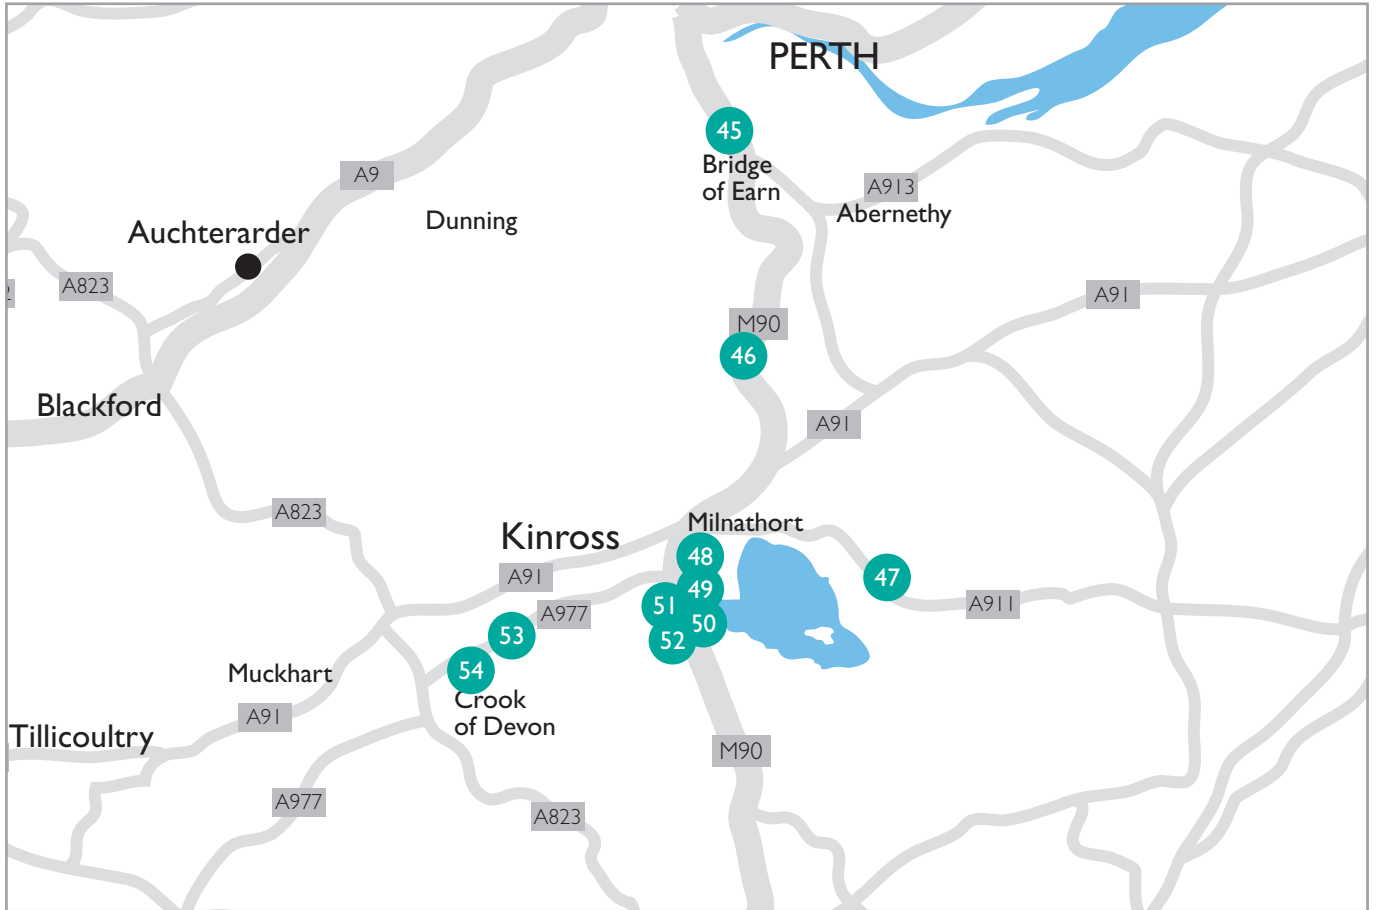

# PERTSHIRE OPEN STUDIOS ROUTE MAP

## TURQUOISE ROUTE

---

---

---

---

---

---

---