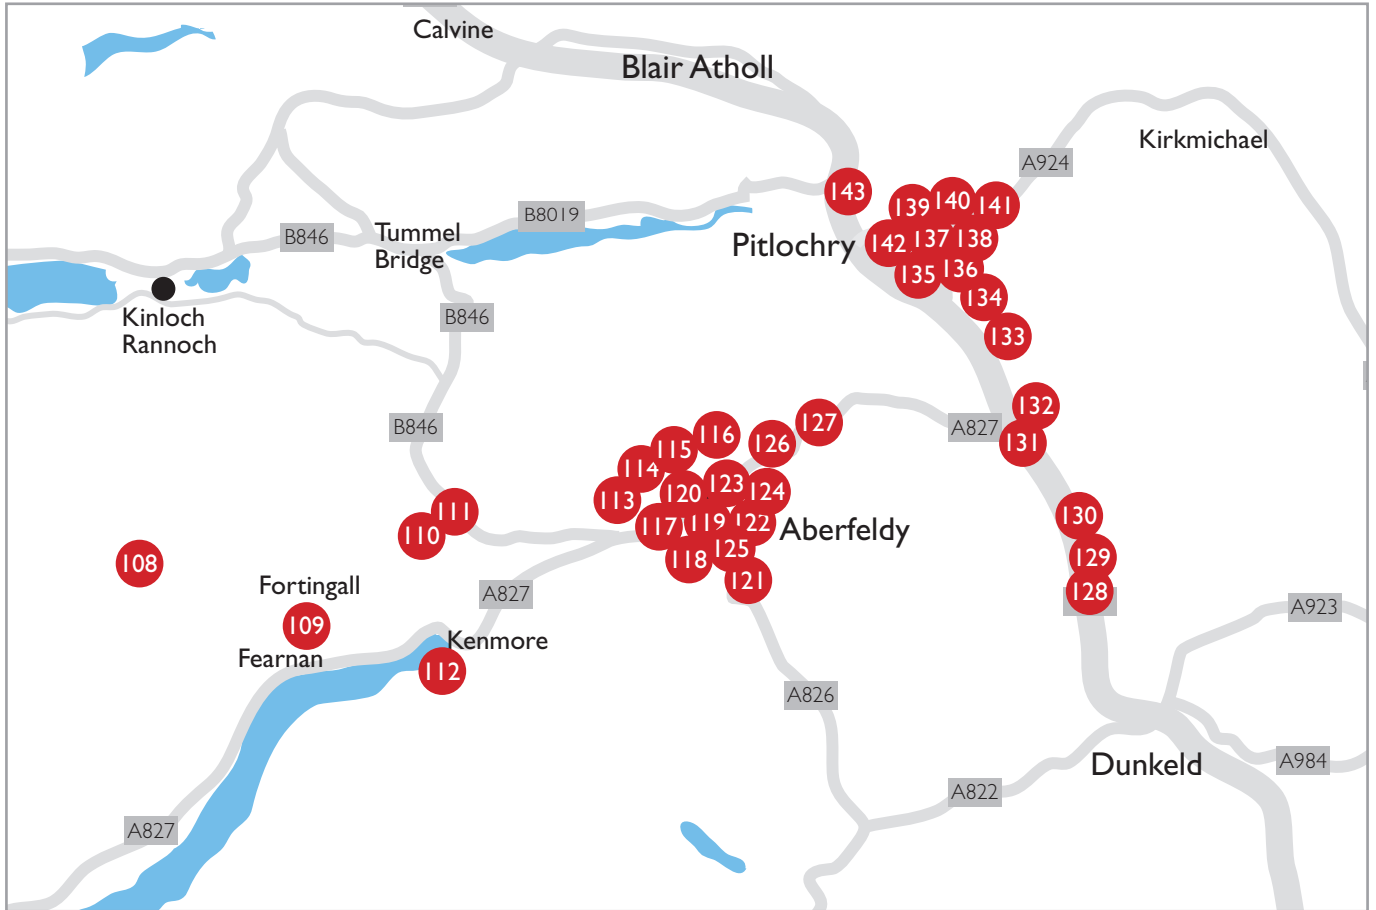

PERTSHIRE OPEN STUDIOS ROUTE MAP

RED ROUTE
