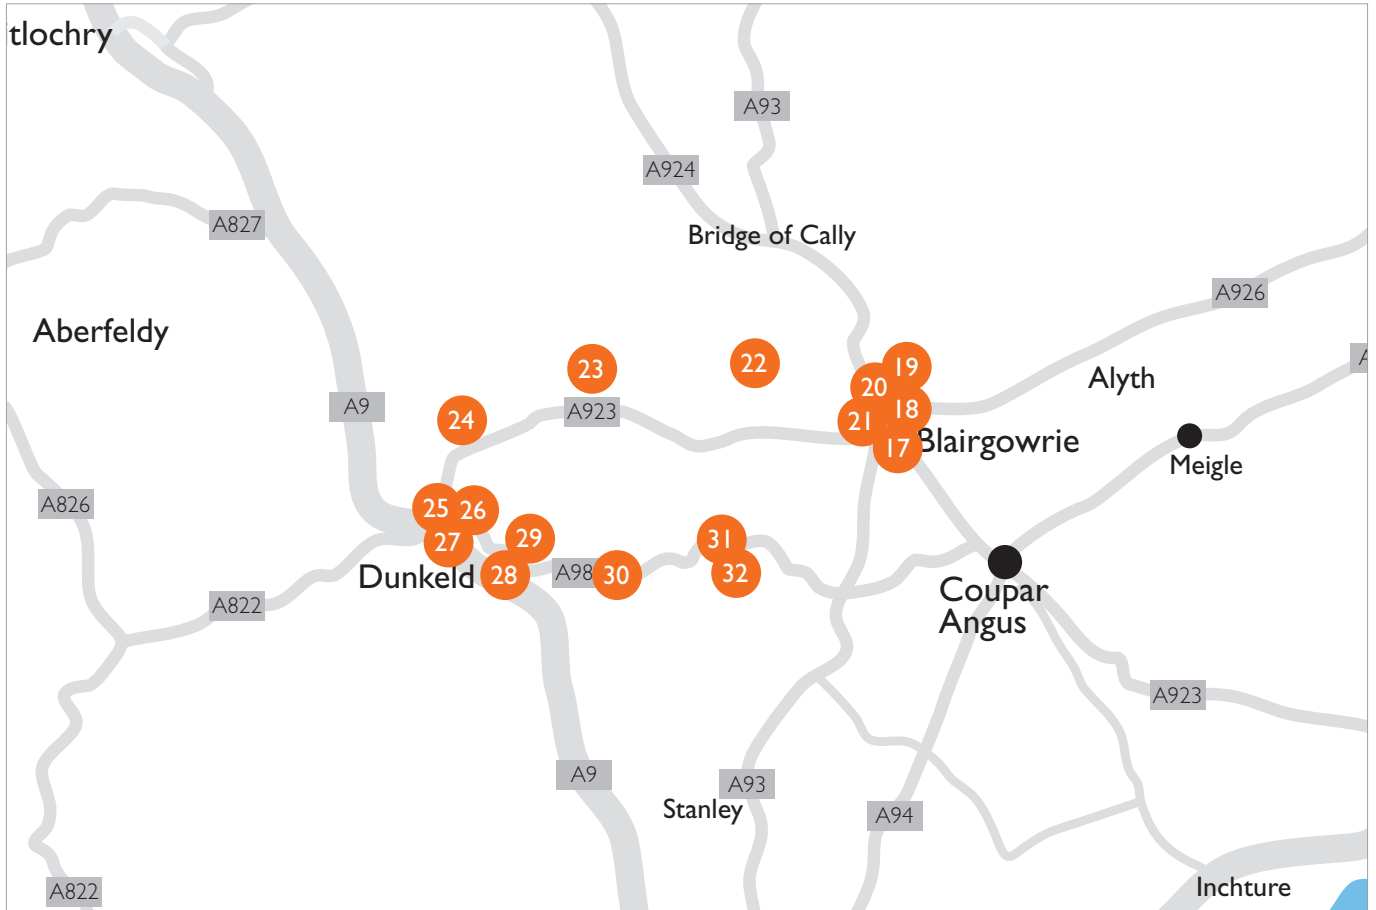

PERTSHIRE OPEN STUDIOS ROUTE MAP

ORANGE ROUTE
