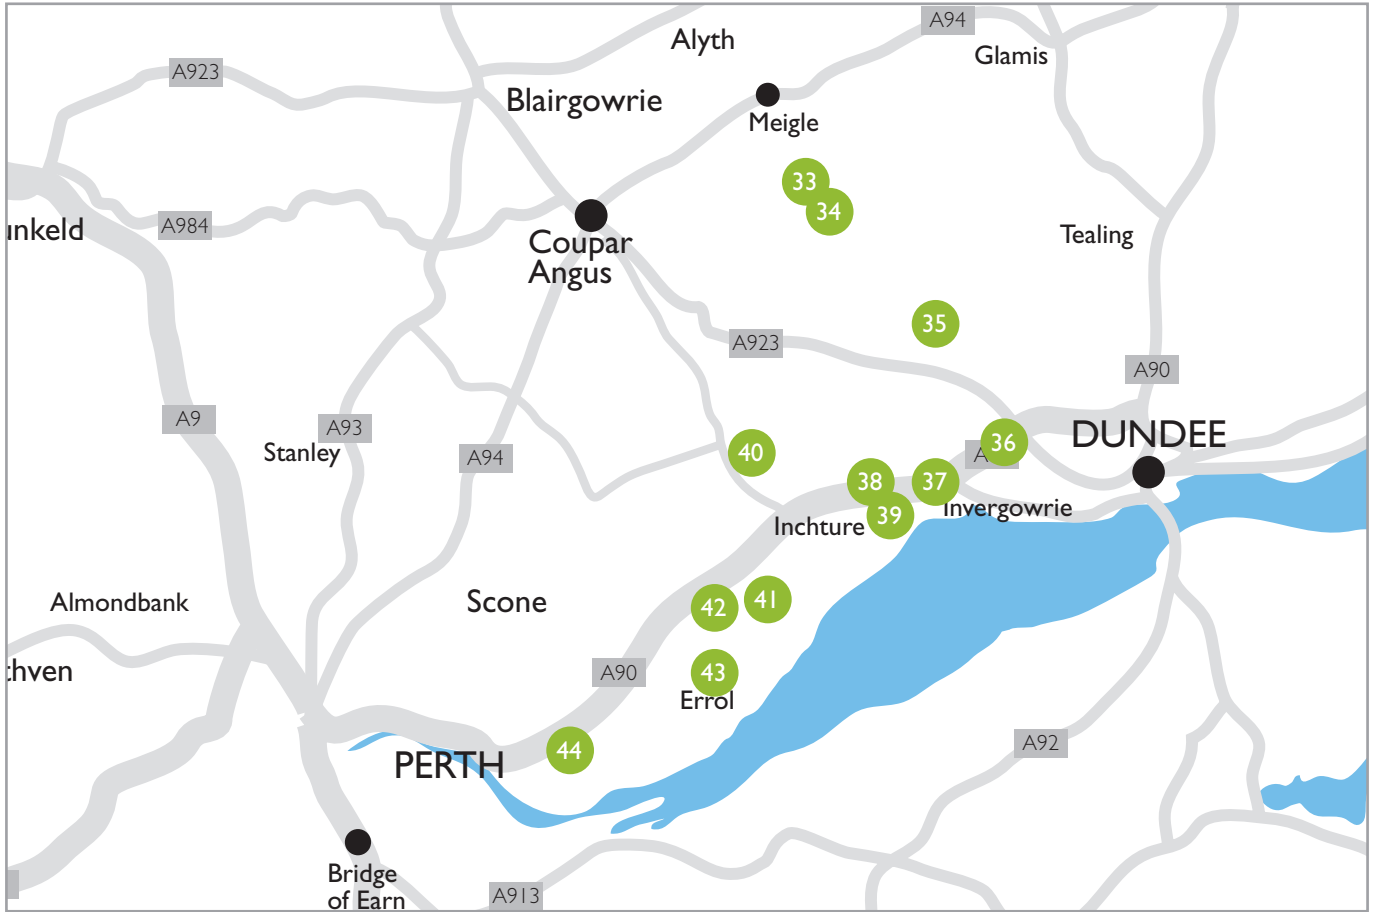

PERTSHIRE OPEN STUDIOS ROUTE MAP

LIME ROUTE
