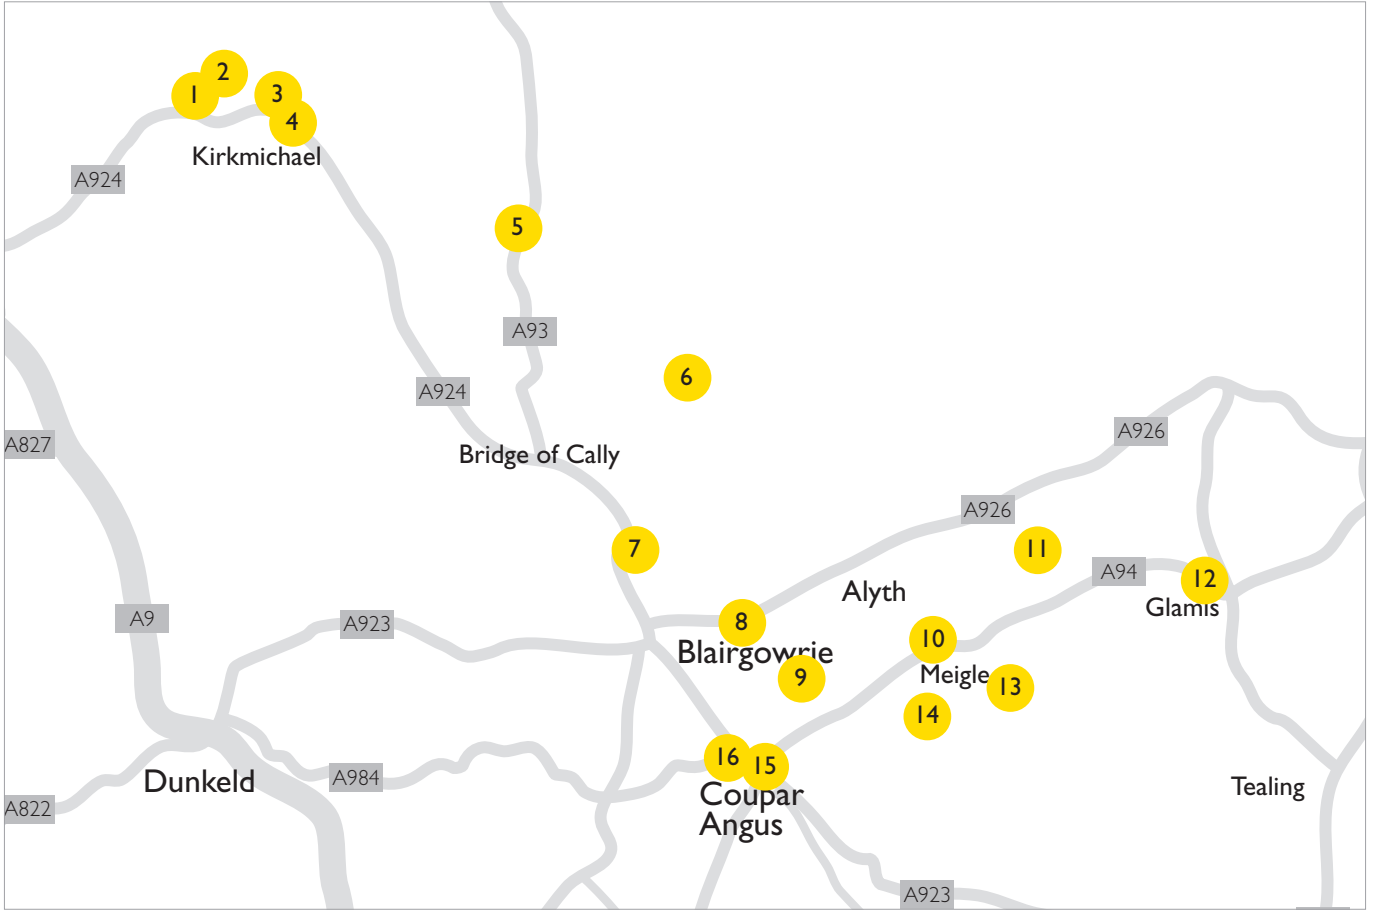

PERTSHIRE OPEN STUDIOS ROUTE MAP

LEMON ROUTE
