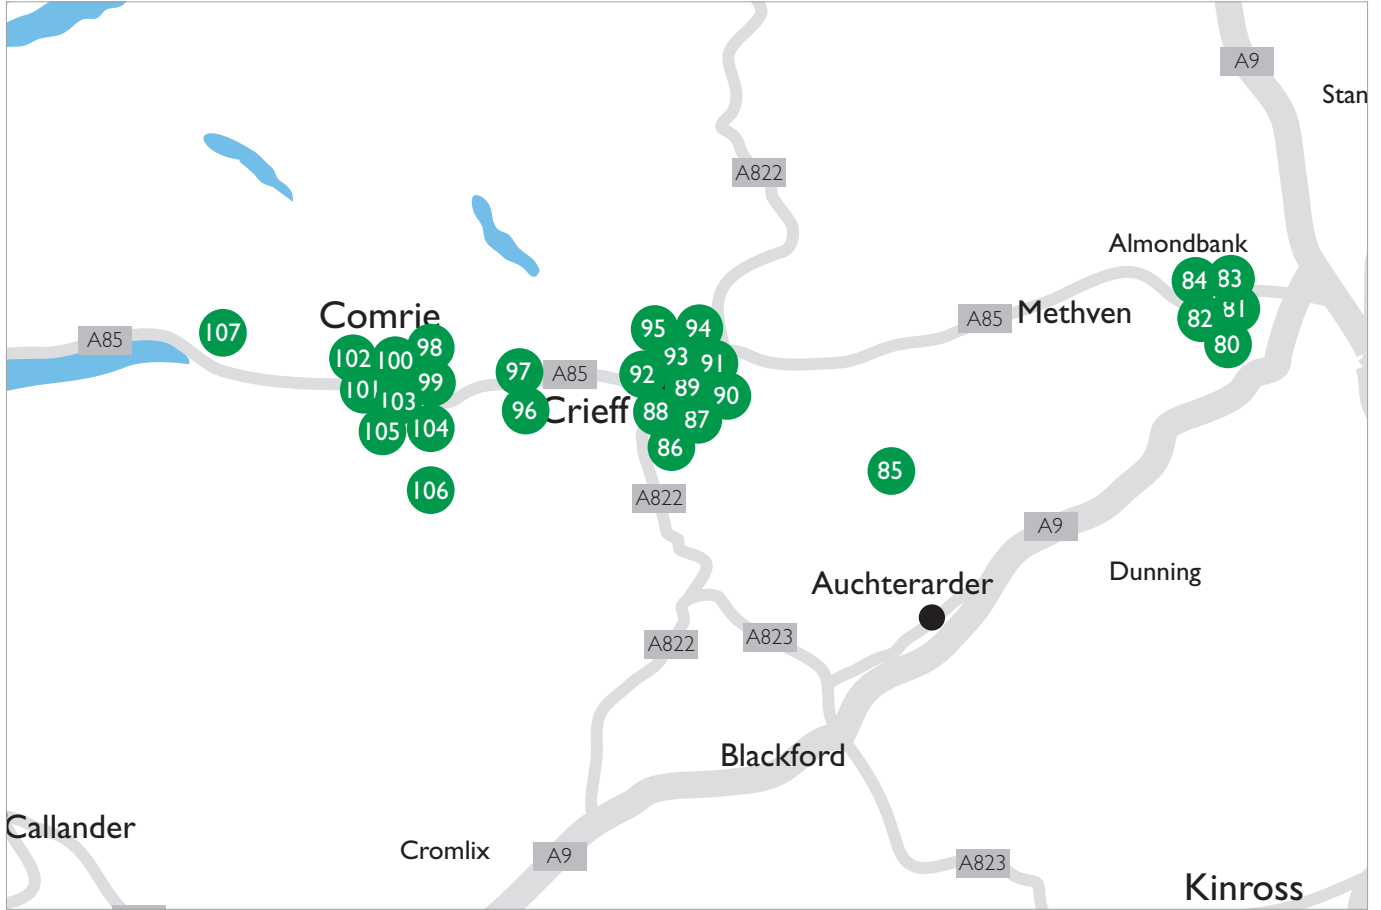

PERTSHIRE OPEN STUDIOS ROUTE MAP

GREEN ROUTE
