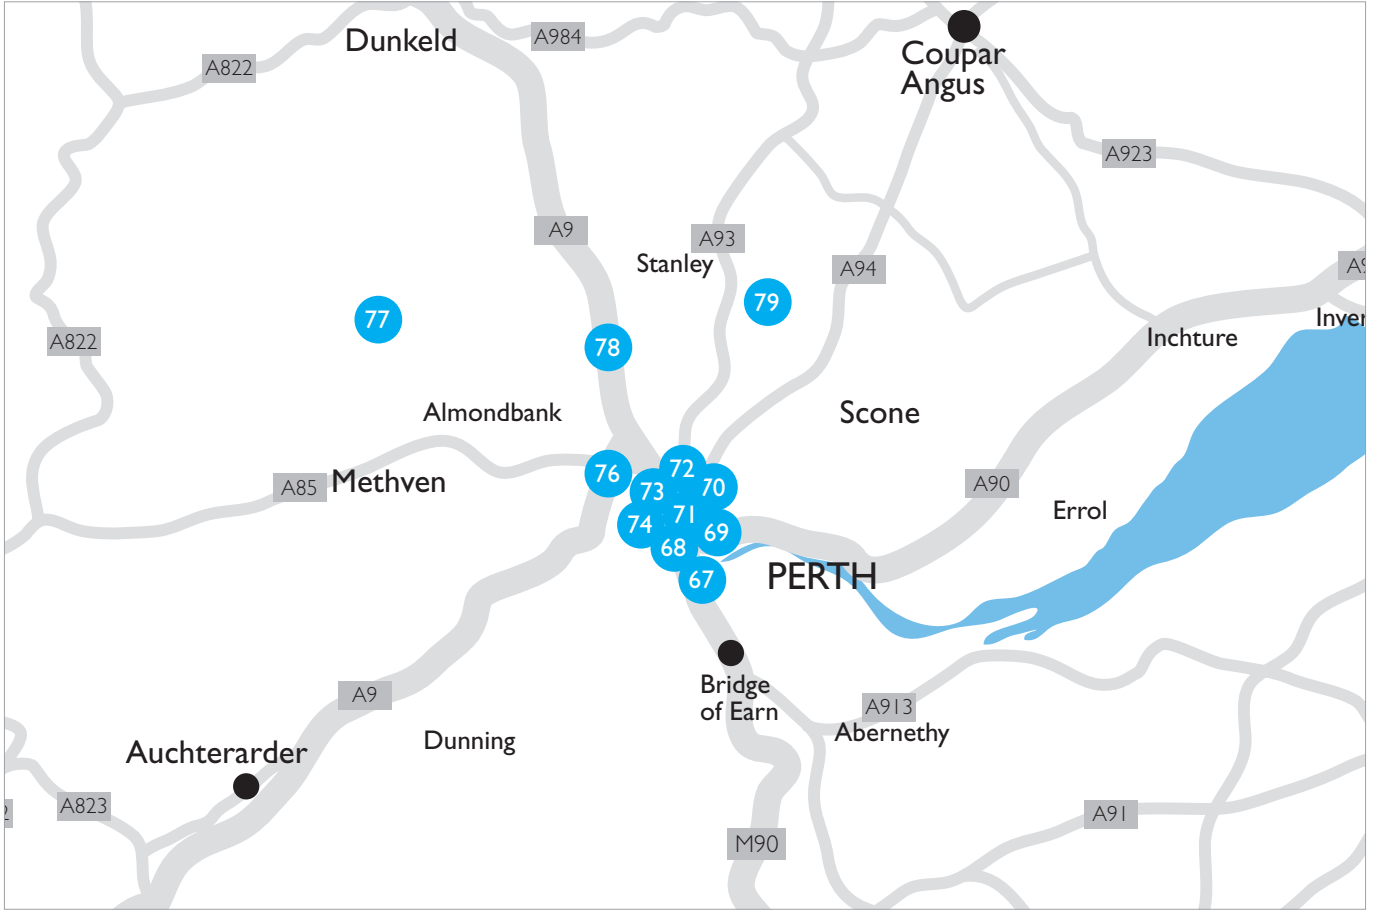

PERTHSHIRE OPEN STUDIOS ROUTE MAP

BLUE ROUTE
