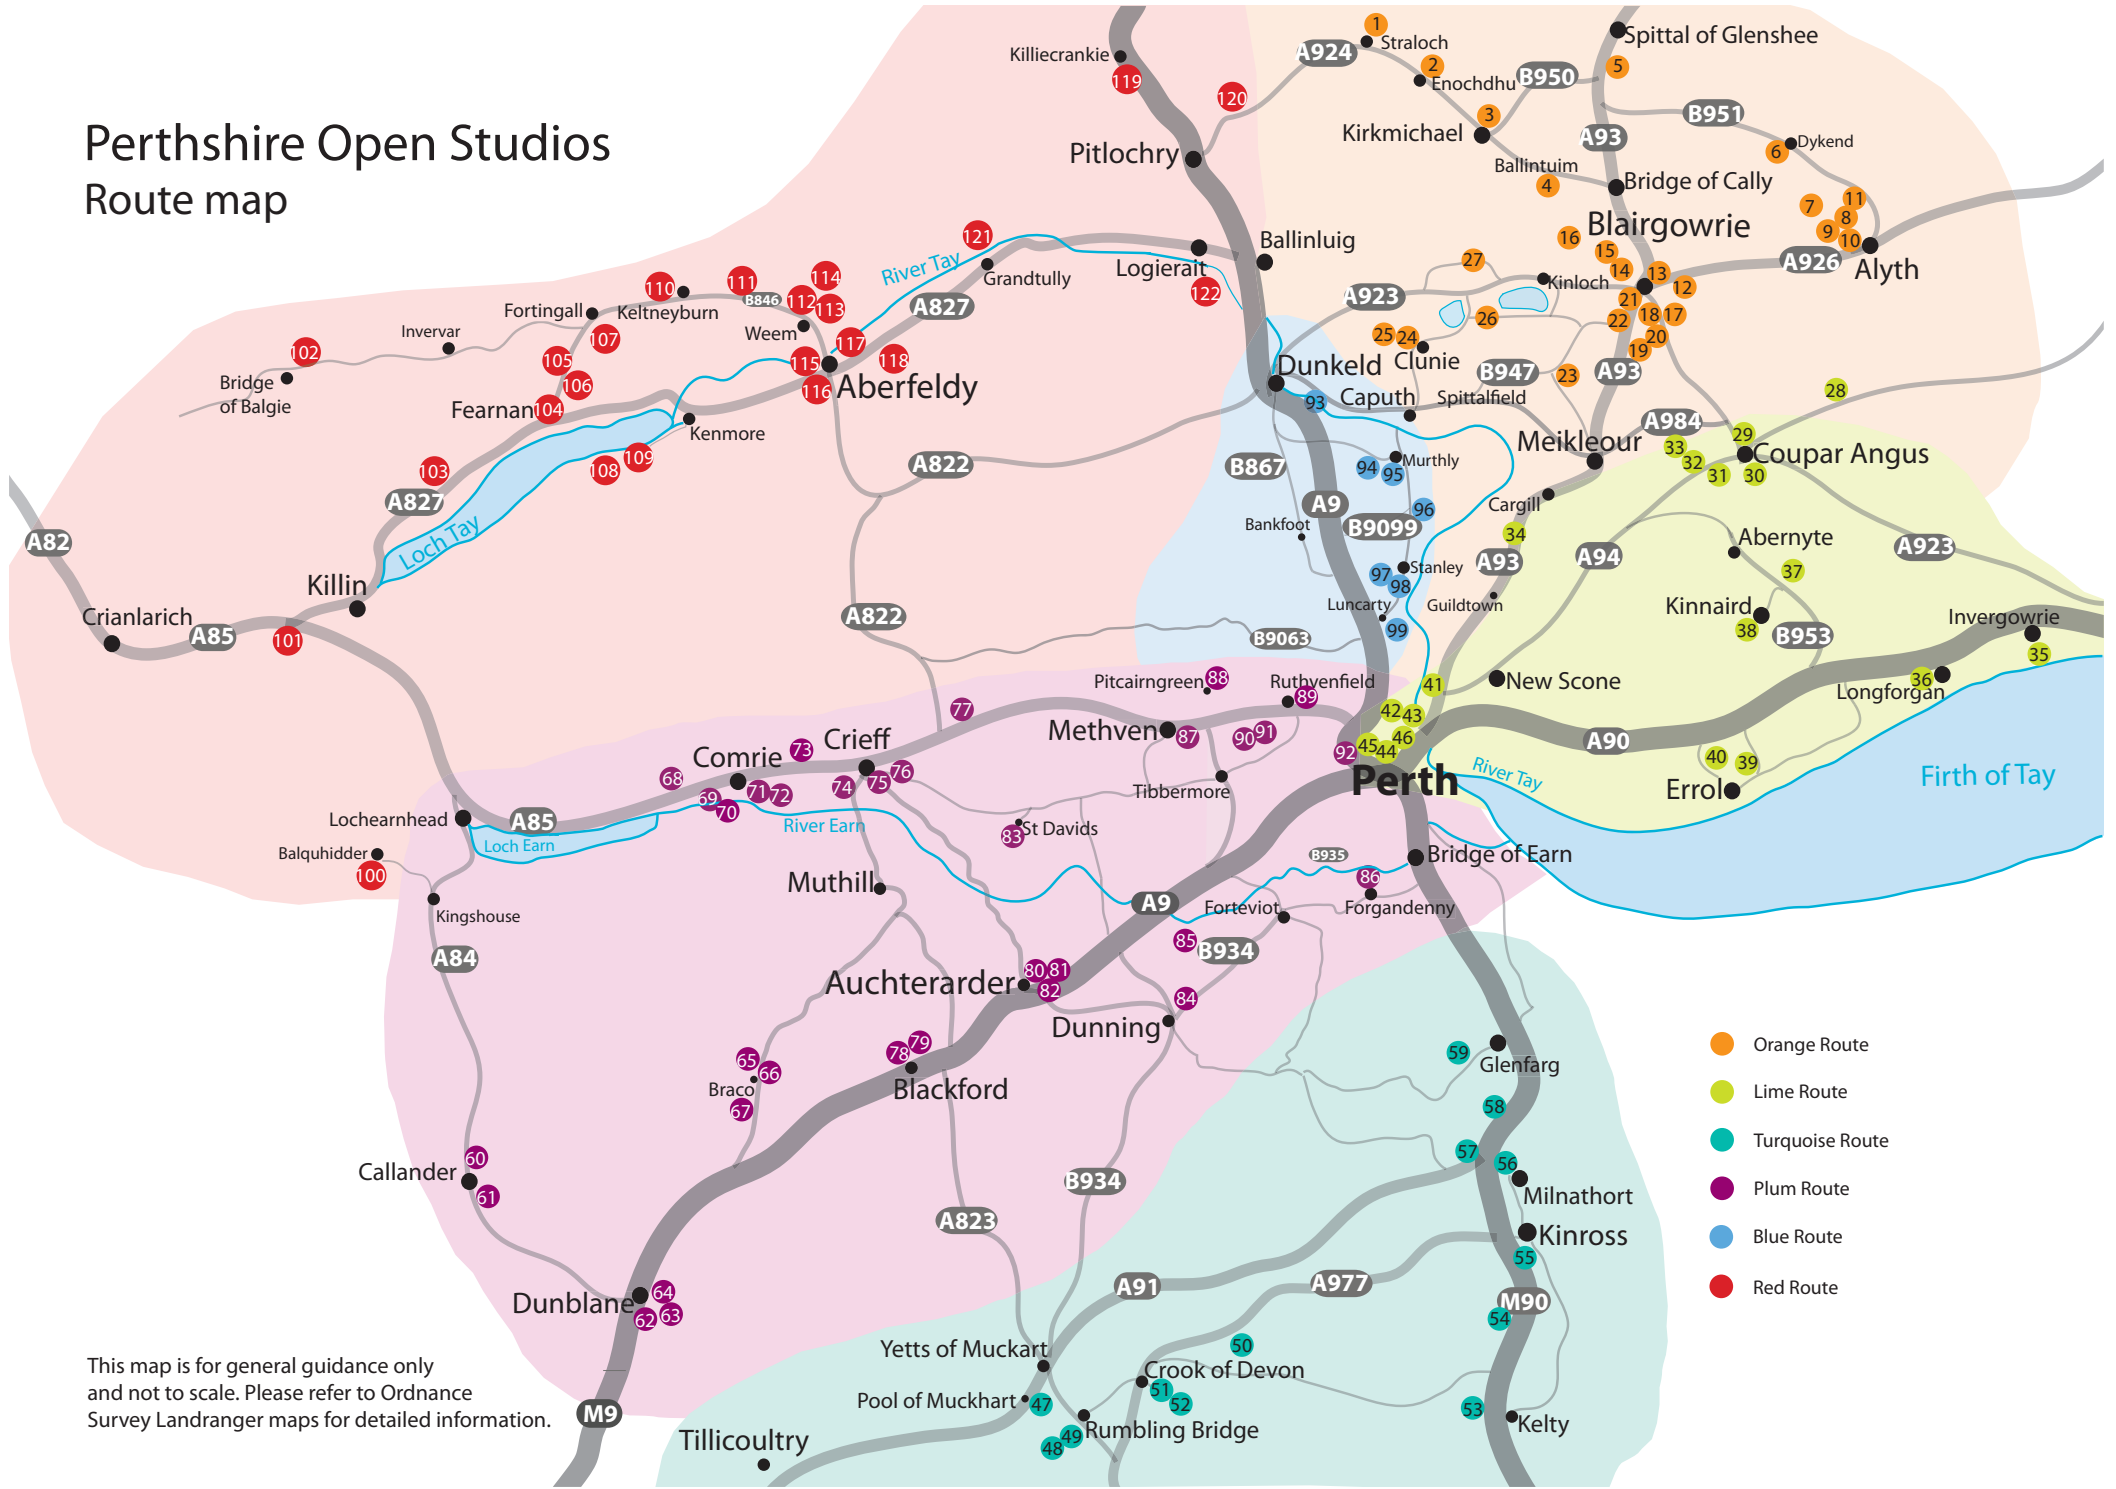

Perthshire Open Studios Route map

This map is for general guidance only and not to scale. Please refer to Ordnance Survey Landranger maps for detailed information.